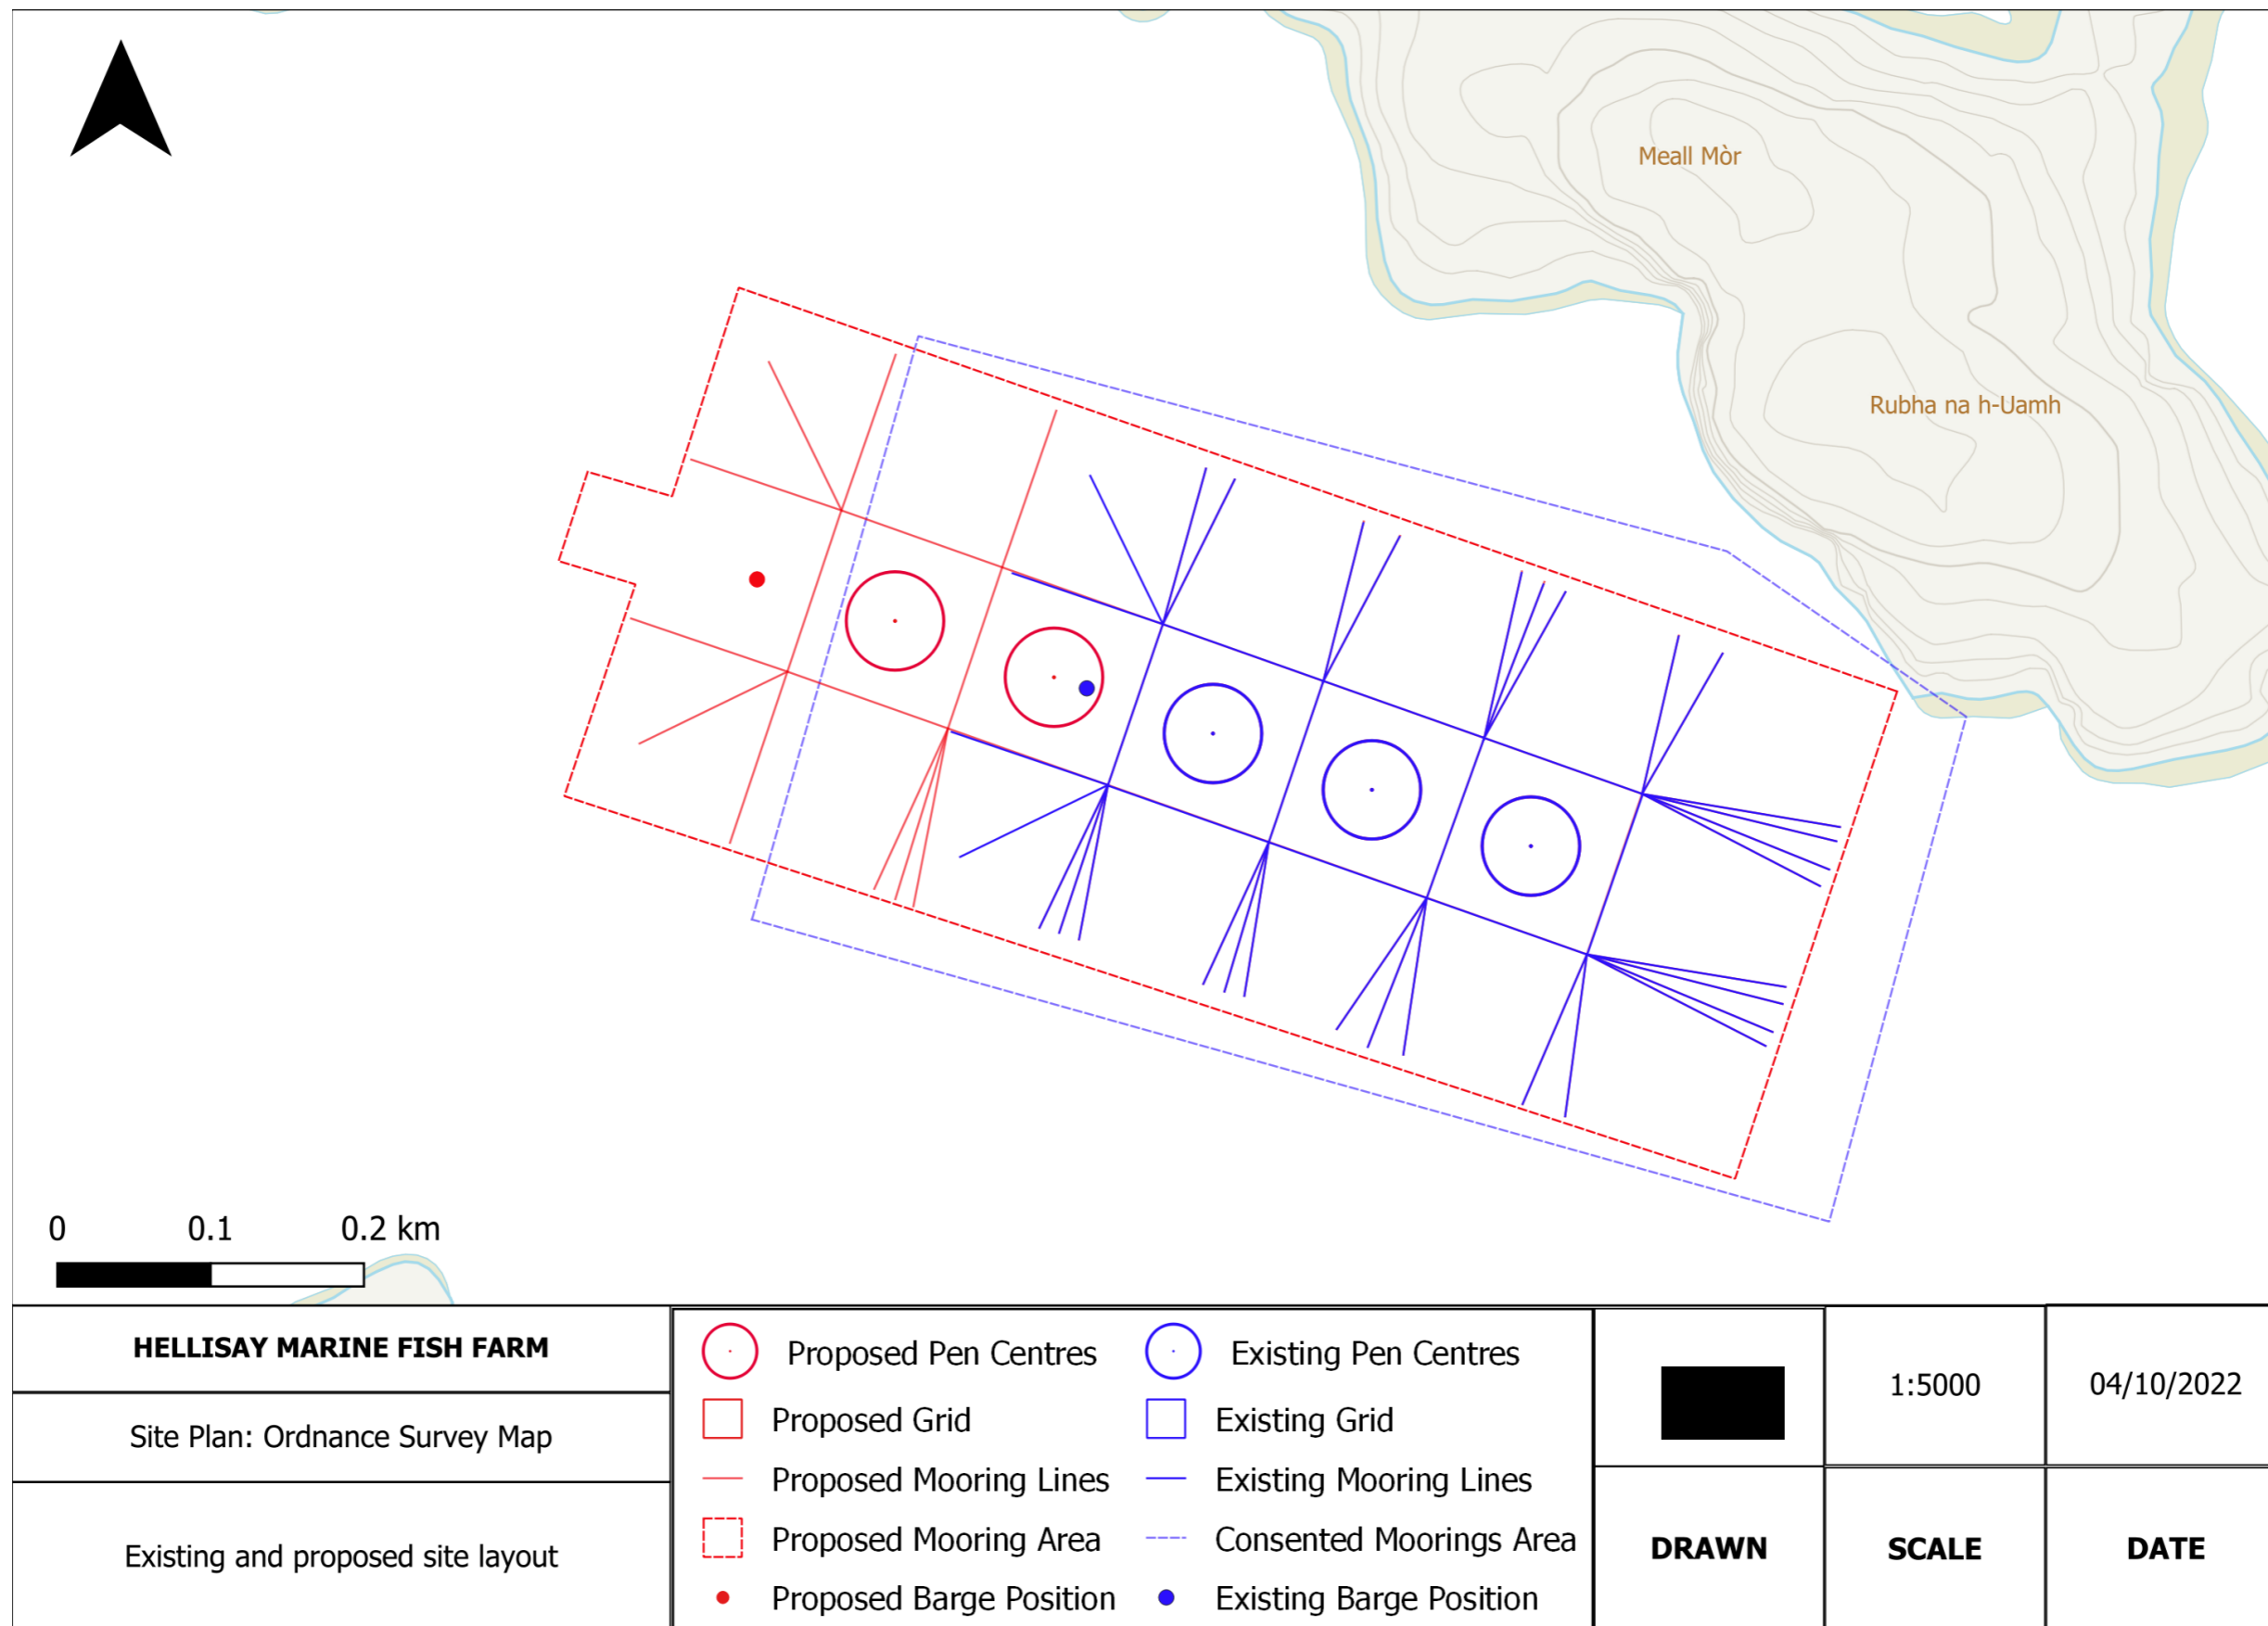

Figure 1: Location of Hellisay Fish Farm.

Figure 2: Existing and proposed site layouts of 200 m circumference pens at Hellisay.

Figure 3: Final proposed development at Hellisay comprising of 5 x 200 m circumference pens.

Coordinate List

Pen Centres:

75648.0E 803270.3N
75751.8E 803233.9N
75856.0E 803197.0N
75959.4E 803161.1N
76063.2E 803124.7N

Grid Corners:

75577.9E 803236.6N
75614.3E 803340.4N
76133.3E 803158.3N
76096.9E 803054.6N

Moorings Area:

76302.3E 803224.7N
75546.0E 803485.9N
75502.4E 803350.9N
75447.3E 803366.8N
75428.3E 803309.0N
75478.5E 803293.9N
75432.1E 803157.0N
76196.5E 802909.5N
76302.3E 803224.7N

Feed Barge:

75557.9E 803297.2N