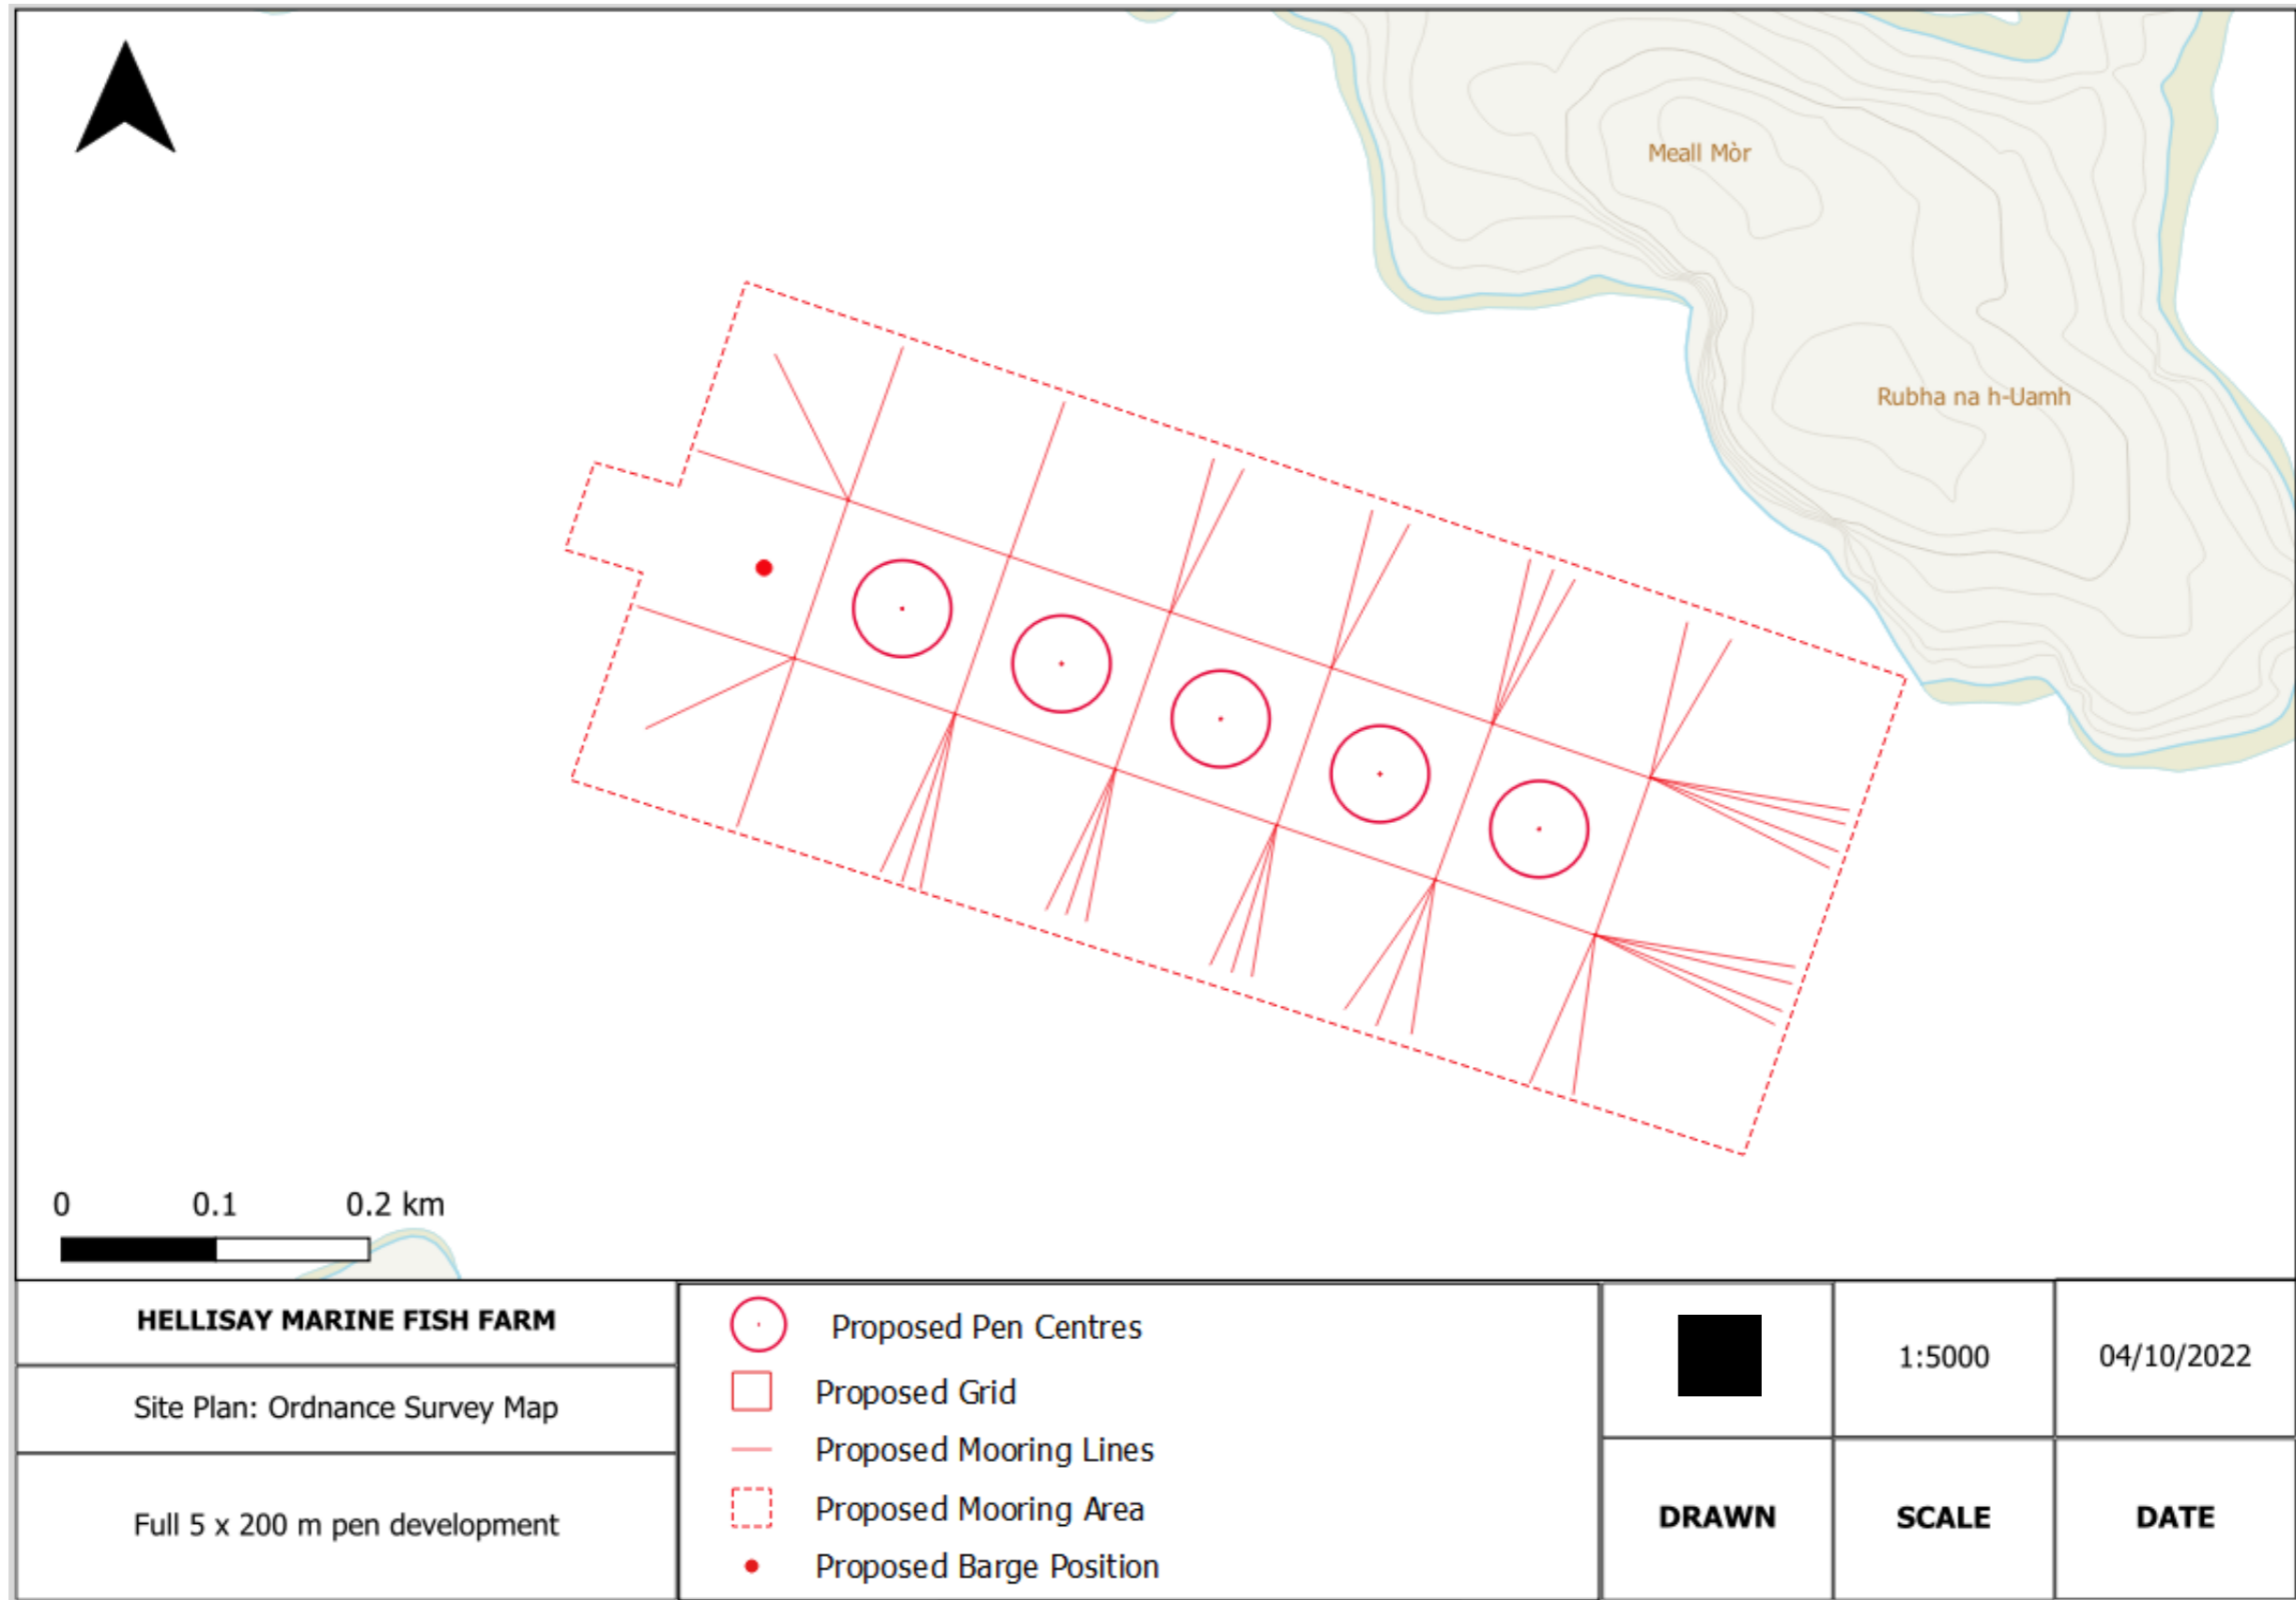

Figure 1: Location of Hellisay Fish Farm.

Figure 2: Existing and proposed site layouts of 200 m circumference pens at Hellisay.

Figure 3: Final proposed development at Hellisay comprising of 5 x 200 m circumference pens.

Coordinate List

Pen Centres:

75648.0E 803270.3N
75751.8E 803233.9N
75856.0E 803197.0N
75959.4E 803161.1N
76063.2E 803124.7N

Grid Corners:

75577.9E 803236.6N
75614.3E 803340.4N
76133.3E 803158.3N
76096.9E 803054.6N

Moorings Area:

76302.3E 803224.7N
75546.0E 803485.9N
75502.4E 803350.9N
75447.3E 803366.8N
75428.3E 803309.0N
75478.5E 803293.9N
75432.1E 803157.0N
76196.5E 802909.5N
76302.3E 803224.7N

Feed Barge:

75557.9E 803297.2N