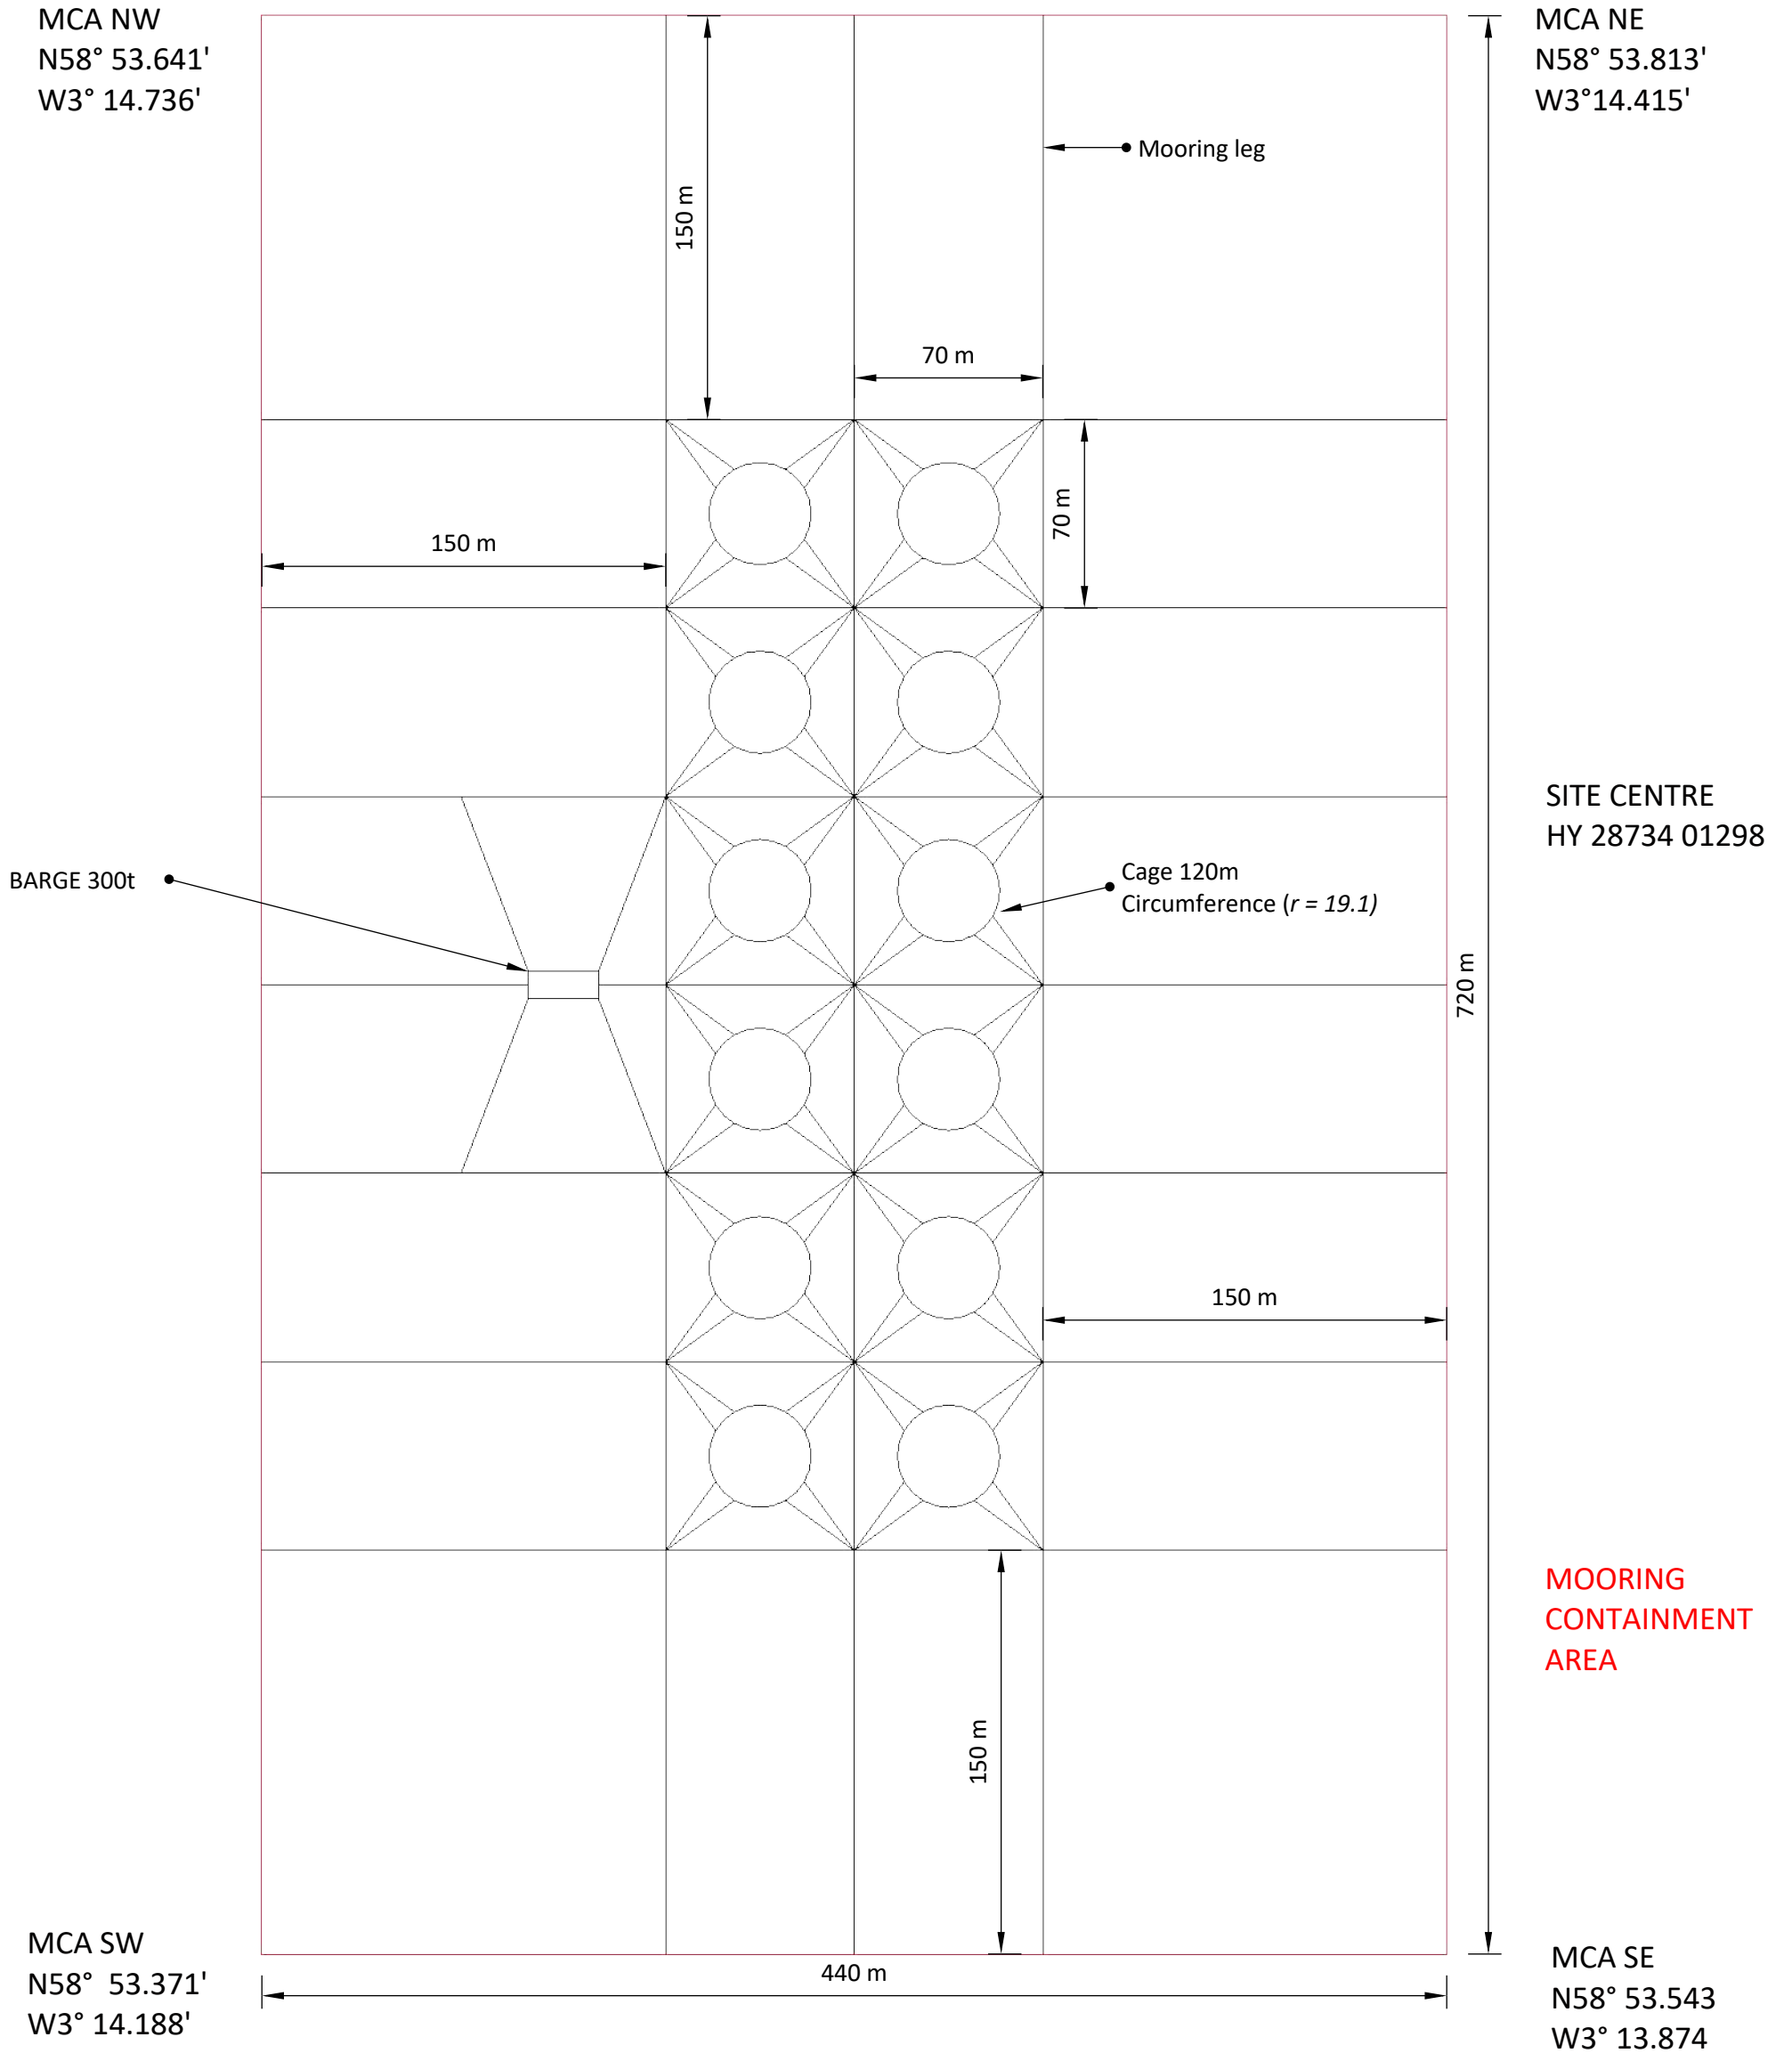

CHALMERS HOPE, SCAPA FLOW

SCALE 1:2500 on A3

ALL MOORINGS TOTAL HORIZONTAL LENGTH 150m