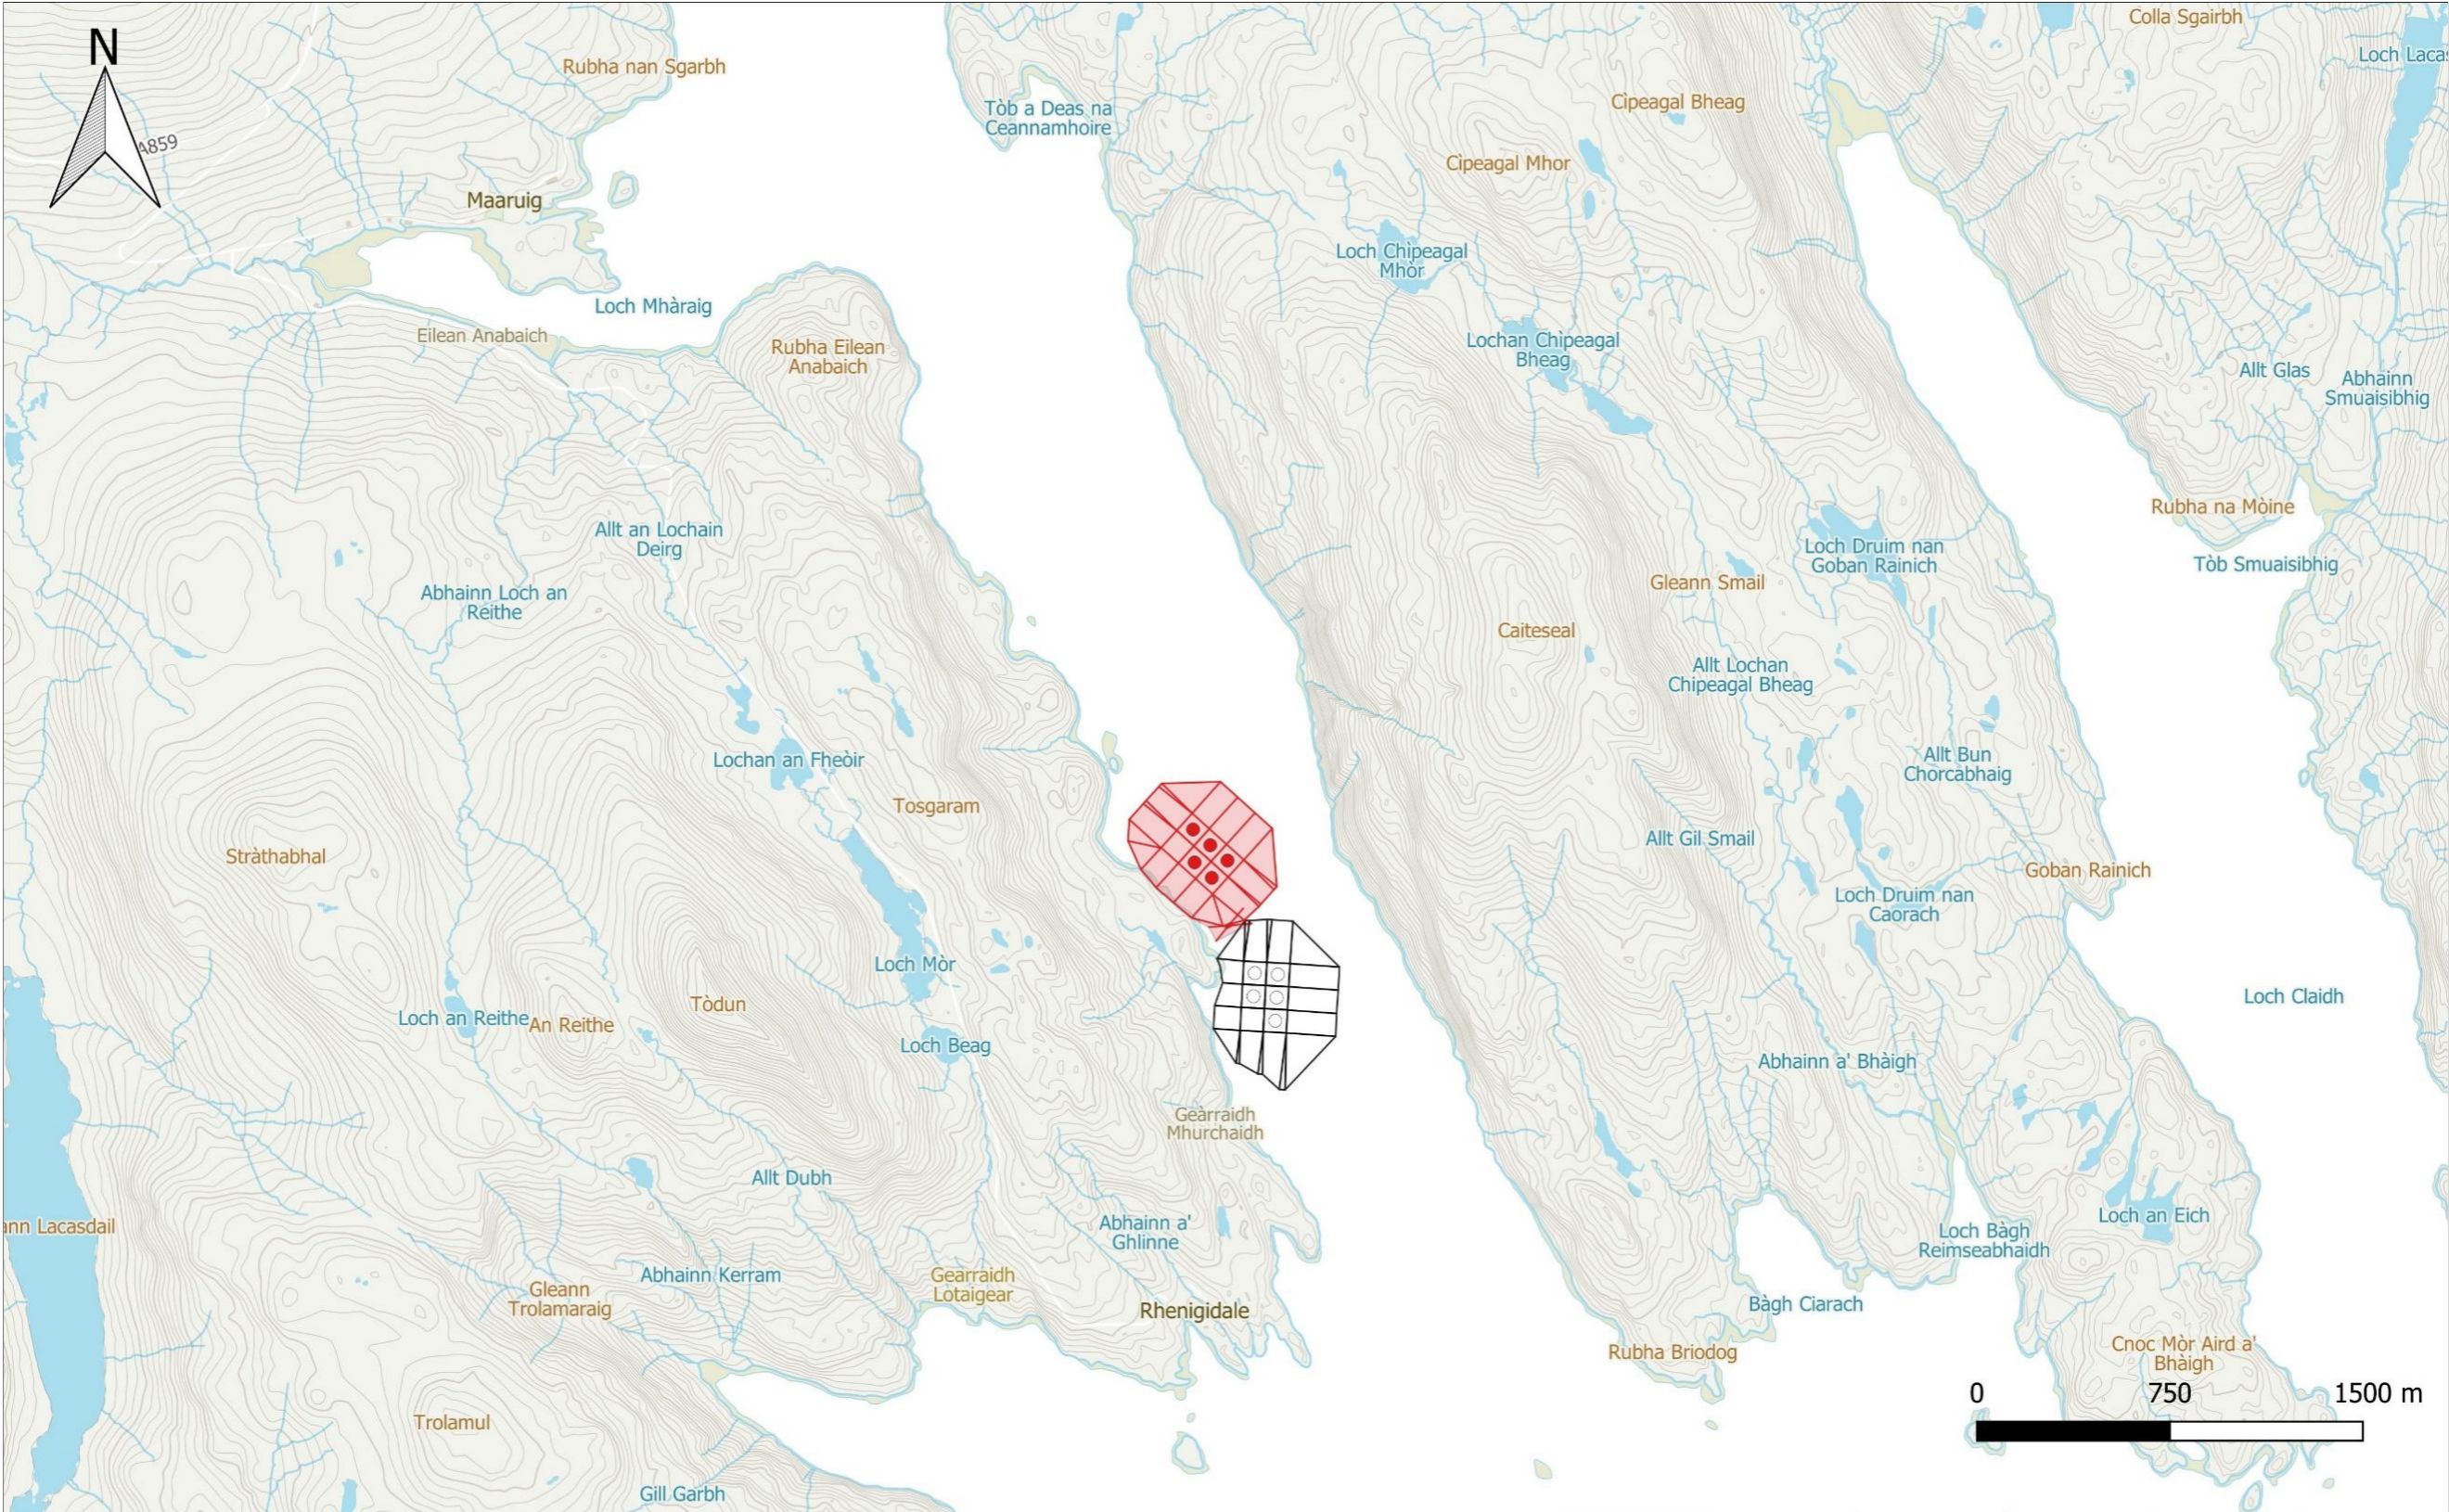

LOCH SEAFORTH, ISLE OF LEWIS		Key:	Not to scale	26/10/2020	■	■	0001	Final
GENERAL VIEW:	ORDNANCE SURVEY MAP		Scale	Date	Drawn	Checked	Revision No.	Status
Figure 1	General view showing the location of Loch Seaforth							

NOSTER SALMON FARM, LOCH SEAFORTH, ISLE OF LEWIS		Key: Proposal at Noster in red Concurrent development at Seaforth Salmon Farm in black		1:25,000	03/11/2020			v1	Final
LOCATION PLAN: ORDNANCE SURVEY MAP		Pens ● Barge Moorings — Matrix		Scale	Date	Drawn	Checked	Revision No.	Status
Figure 2	Site Layout & Planning Boundary	Planning Boundary							

NOSTER SALMON FARM, LOCH SEAFORTH, ISLE OF LEWIS	Key: Proposed pens and feed barge centre at Noster shown in red Concurrent development at Seaforth Salmon Farm shown in black	1:25,000	03/11/2020			v1	Final
LOCATION PLAN: ORDNANCE SURVEY MAP							
Figure 3 Proposed General view showing the location & surface equipment	Pens ● Barge ■	Scale	Date	Drawn	Checked	Revision No.	Status