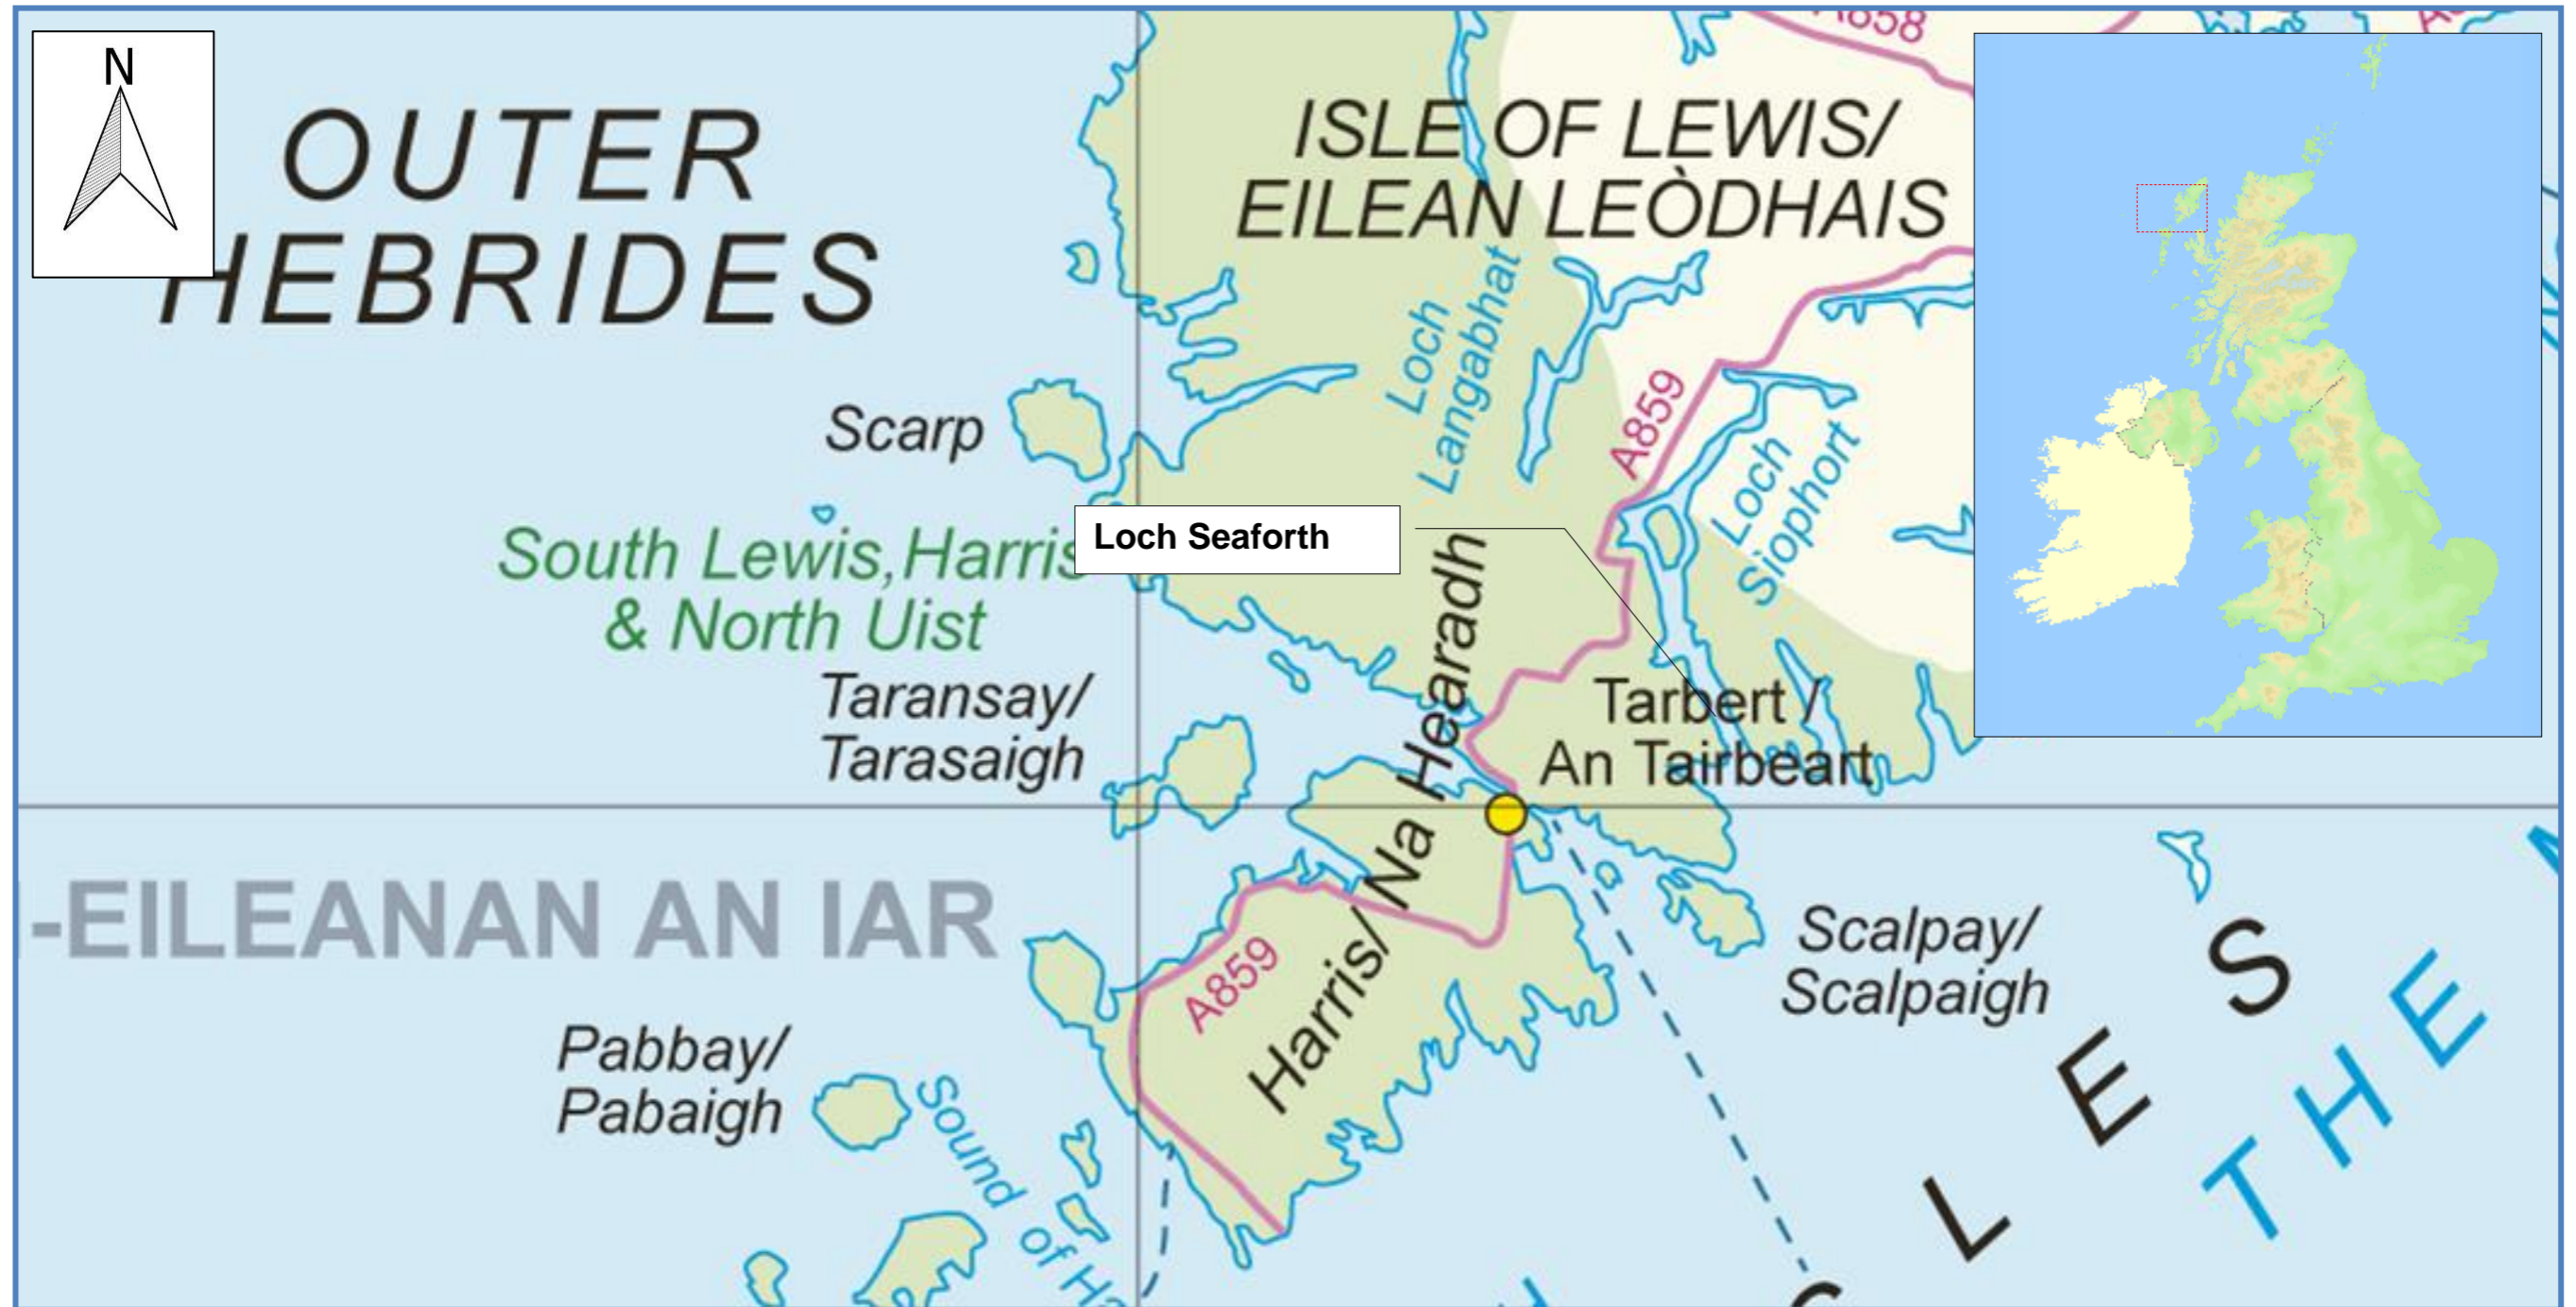

Marine Aquaculture Site **SEAFORTH**

Equipment Coordinates, Location and Site Plans

Mowi Scotland Limited

AUGUST 2021

[Redacted]	[Redacted]	Phone: [Redacted]
		Email: [Redacted]
		Website: [Redacted]

LOCH SEAFORTH, ISLE OF LEWIS		Key:	Not to scale	26/10/2020	■	■	0001	Final
GENERAL VIEW:	ORDNANCE SURVEY MAP		Scale	Date	Drawn	Checked	Revision No.	Status
Figure 1	General view showing the location of Loch Seaforth							

SEAFORTH SALMON FARM, LOCH SEAFORTH, ISLE OF LEWIS	Key: Proposed pens and feed barge centre at Seaforth shown in red Concurrent development at Noster Salmon Farm shown in black	1:25,000	03/11/2020	[Red Octagon]	[Black Octagon]	v1	Final
LOCATION PLAN: ORDNANCE SURVEY MAP	Pens ● Barge [Black Rectangle] Moorings — Matrix [Red Outline]	Scale	Date	Drawn	Checked	Revision No.	Status
Figure 2 Proposed General view showing the location & planning boundary	Planning Boundary [Red Outline]						

SEAFORTH SALMON FARM, LOCH SEAFORTH, ISLE OF LEWIS	Key: Proposed pens and feed barge centre at Seaforth shown in red Concurrent development at Noster Salmon Farm shown in black	1:25,000	03/11/2020			v1	Final
LOCATION PLAN: ORDNANCE SURVEY MAP	Pens ● Barge ■	Scale	Date	Drawn	Checked	Revision No.	Status
Figure 3 Proposed General view showing the location & surface equipment							