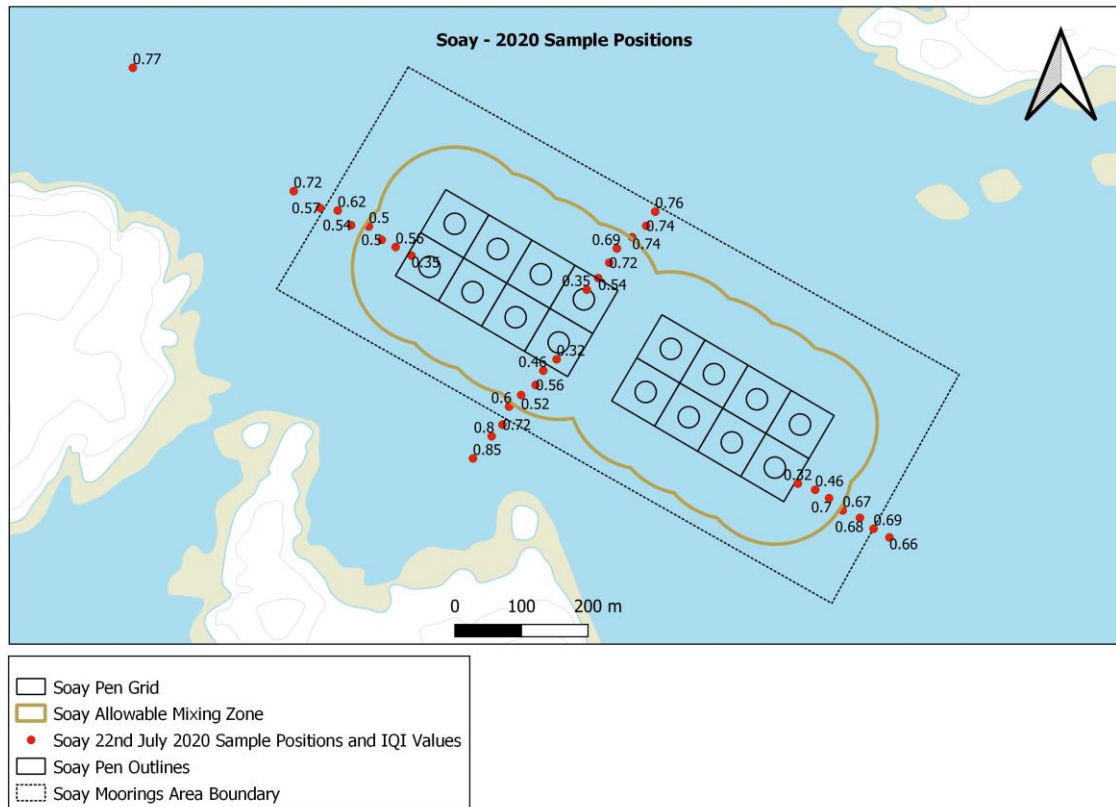

Marine Aquaculture Site: **Soay Sound** SEPA CAR Application; Site Charts and Diagrams

September 2021

Fig.1 Soay Site Structure

Fig.2 Soay 2020 Sample Positions and IQI values

Fig. 3 Soay Ellipse and Allowable Mixing Zone