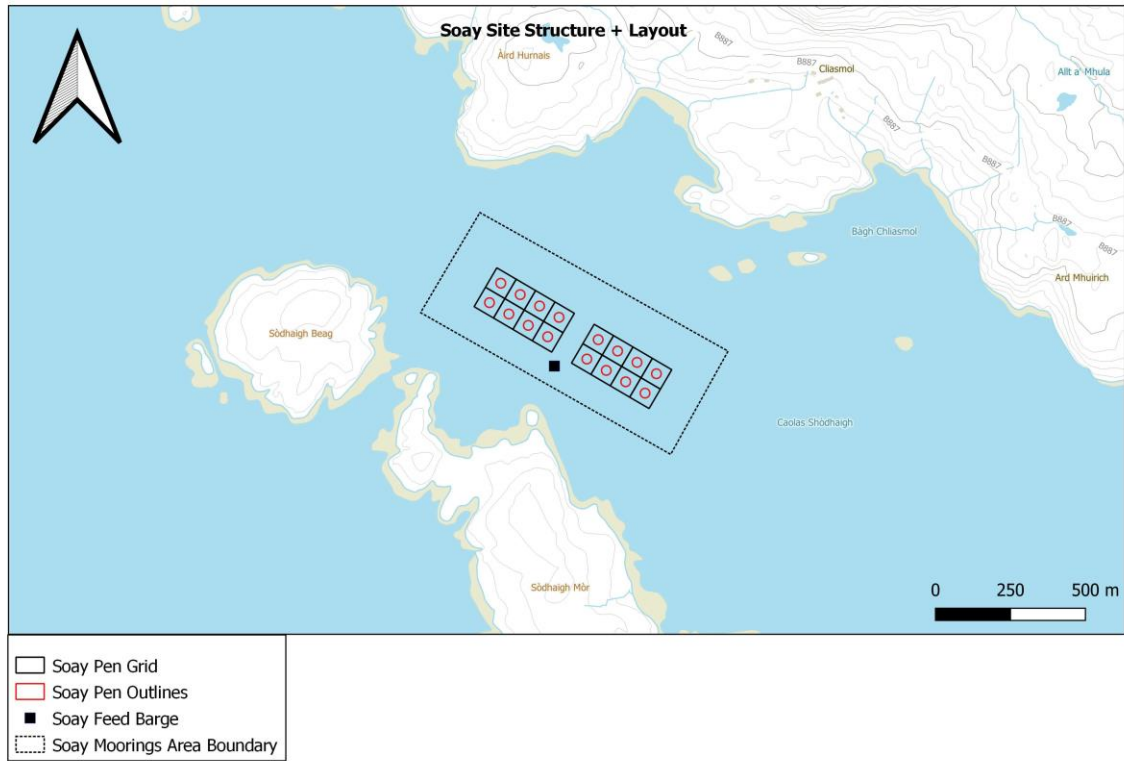

Marine Aquaculture Site: **Soay Sound** SEPA CAR Application; Site Charts and Diagrams

September 2021

Fig.1 Soay Site Structure

Fig.2 Soay 2020 Sample Positions and IQI values

Fig. 3 Soay Ellipse and Allowable Mixing Zone