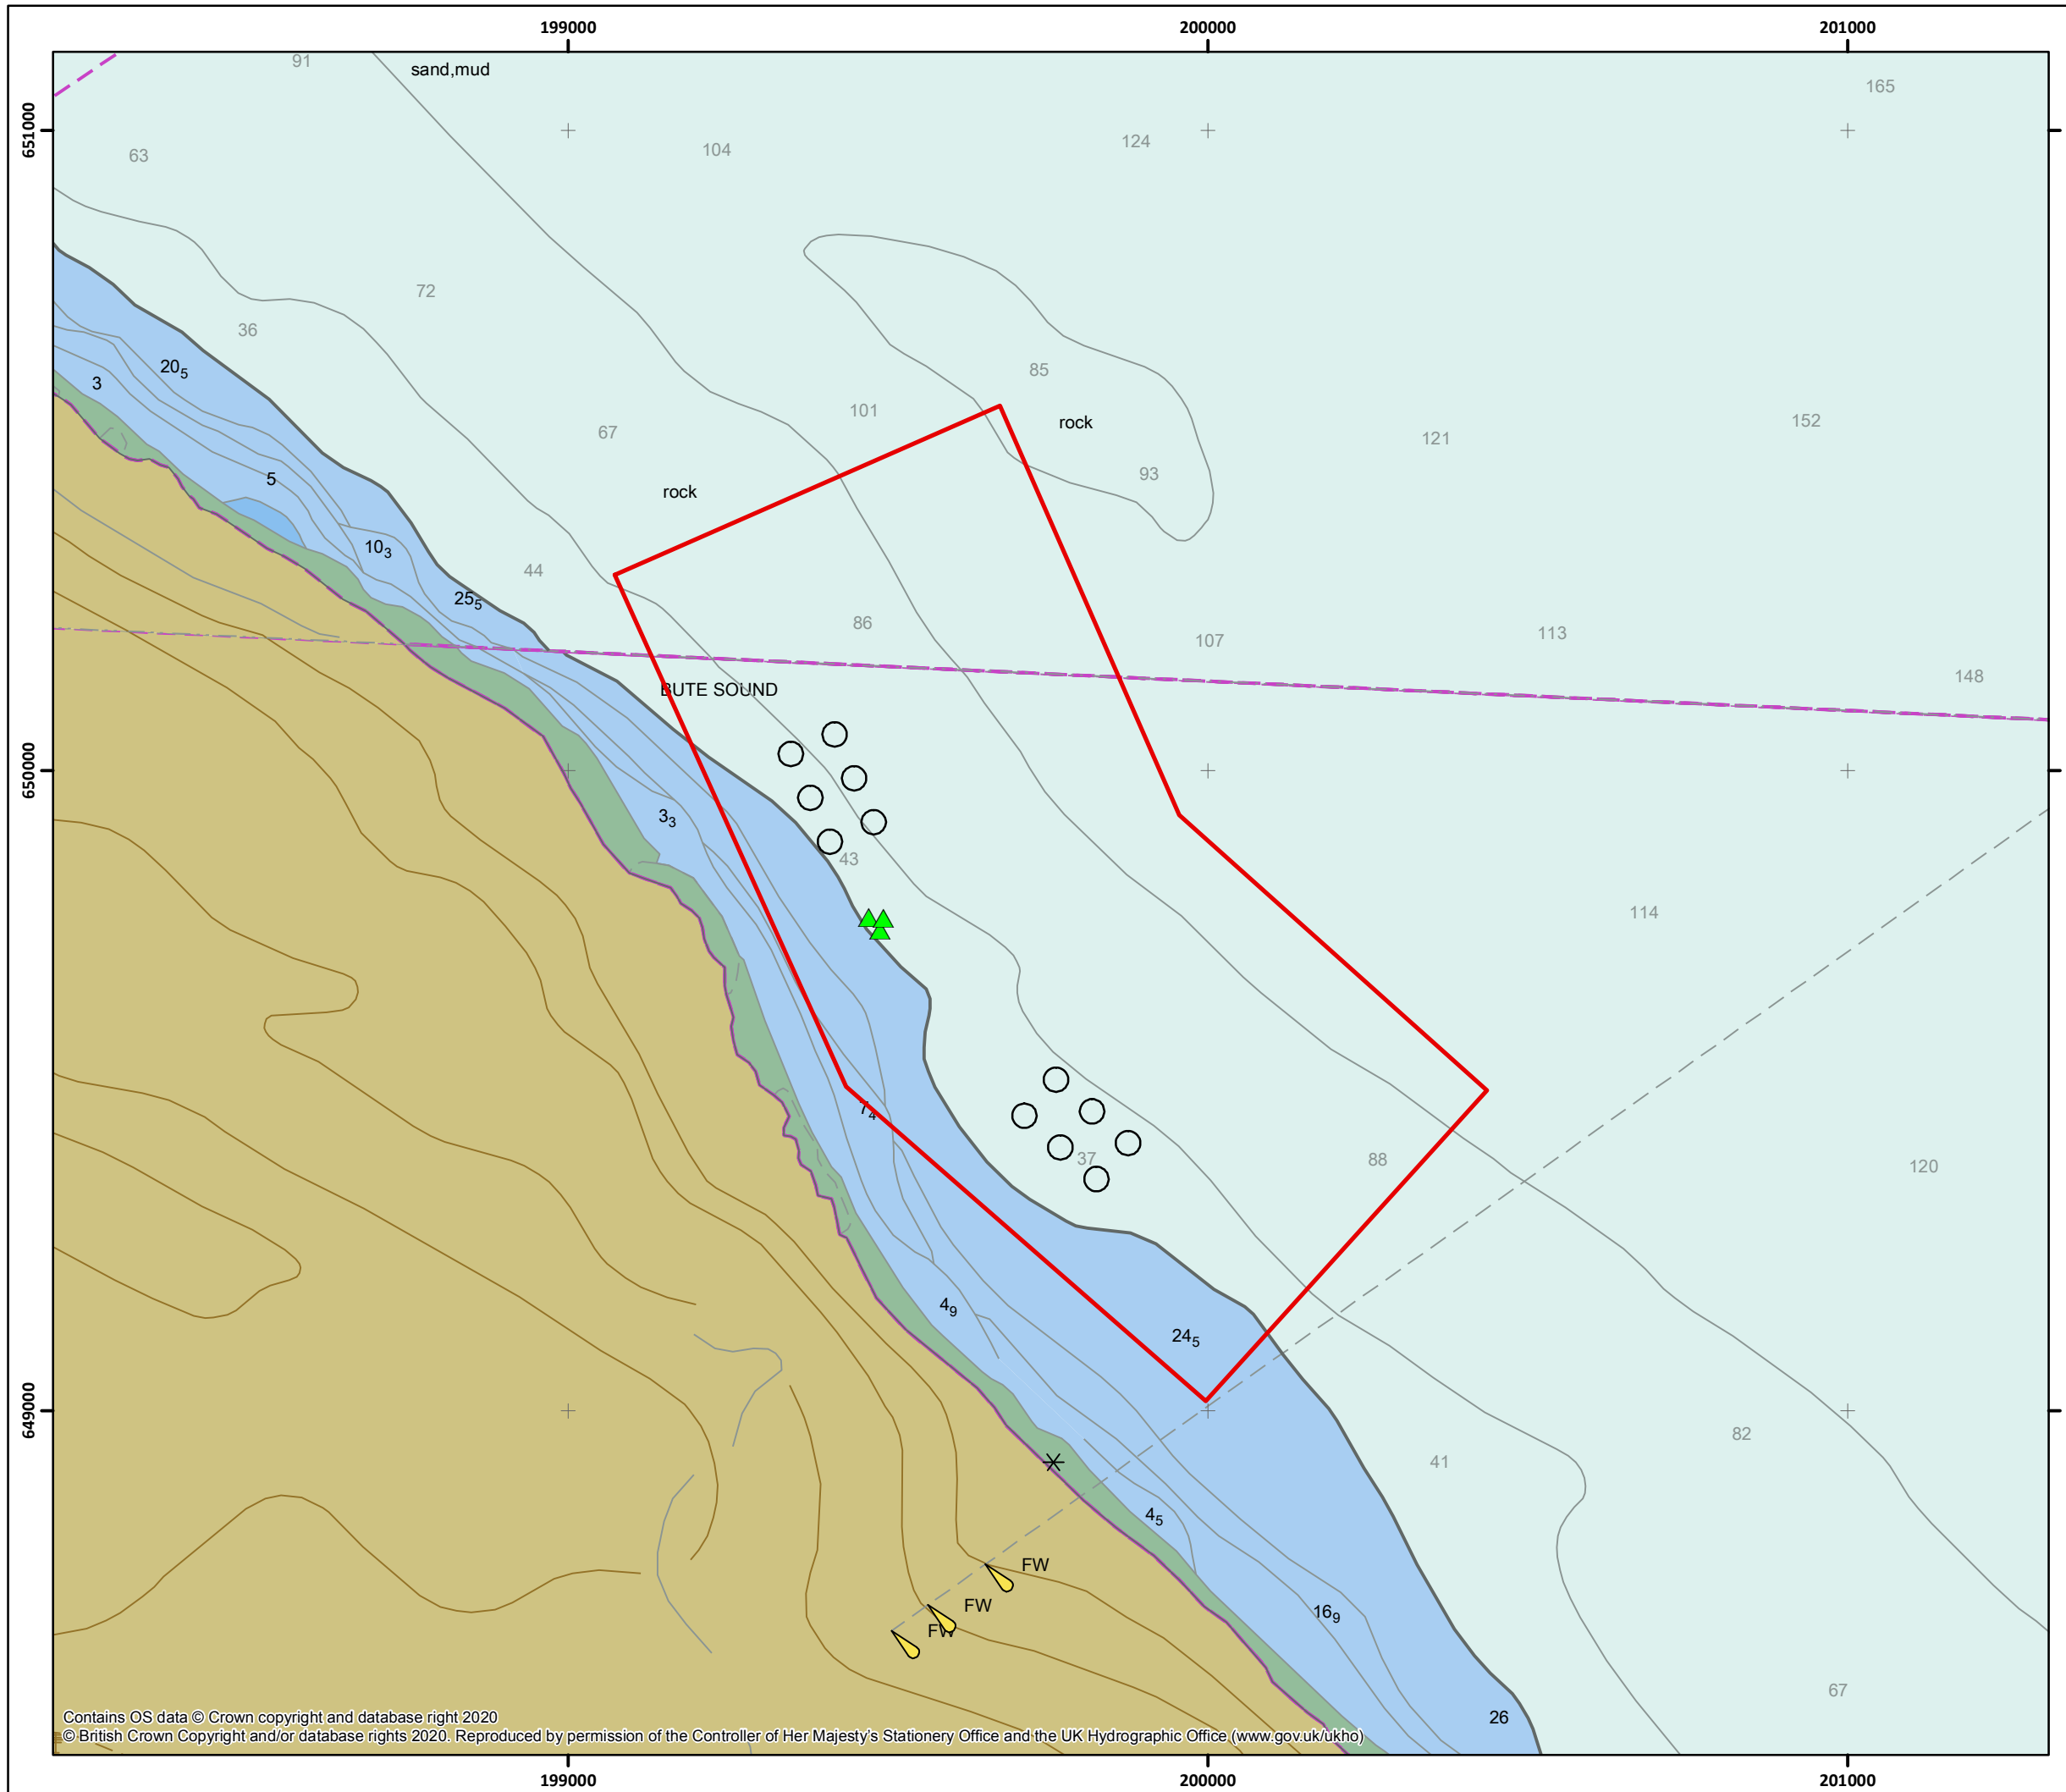

### Legend

- Mooring Area
- Pen
- Flowmetry Location

Drawn by: MD	1:10,000 @A3
Checked by: PH	Revision: A1
Approved By: PH	Date: 04/11/2020

### Site Location

Figure 1

**North Arran  
Isle of Arran**

Contains OS data © Crown copyright and database right 2020  
© British Crown Copyright and/or database rights 2020. Reproduced by permission of the Controller of Her Majesty's Stationery Office and the UK Hydrographic Office ([www.gov.uk/ukho](http://www.gov.uk/ukho))